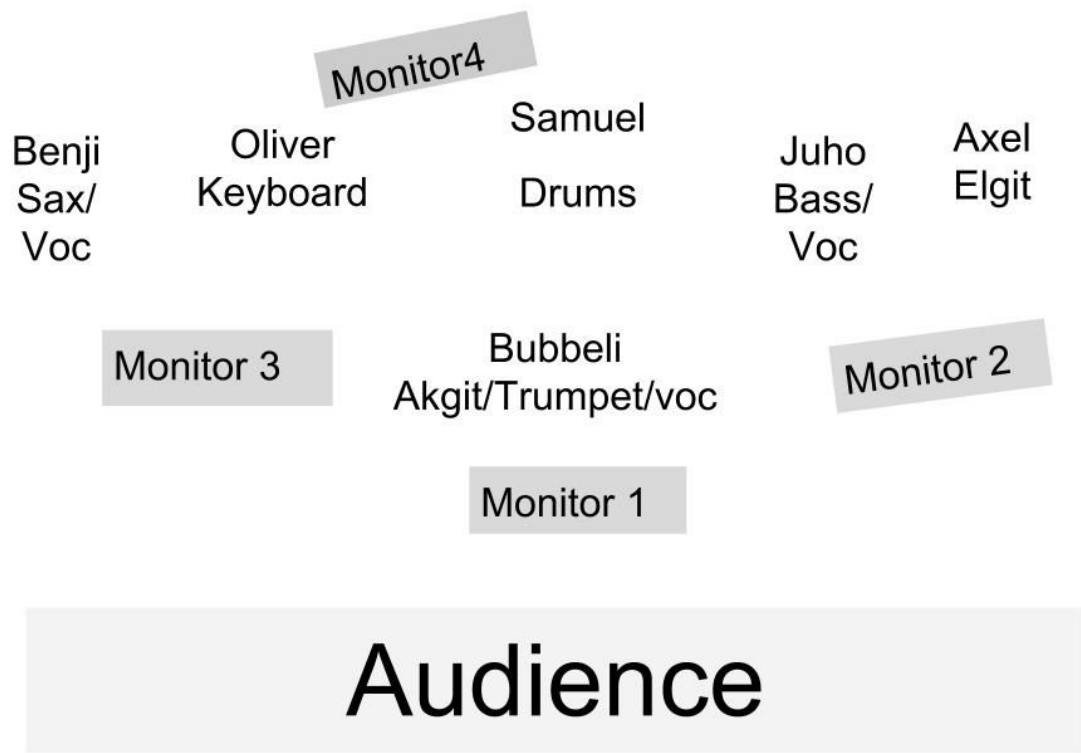

Bandmembers

Sebastian “Bubbeli” Lindgren - Lead vocals, acoustic guitar, trumpet

Juho Rinne - Precision Bass, backing vocals

Axel Ridberg - Fender Stratocaster Electric Guitar

Oliver Tschernij - Nord Stage Keyboard

Samuel Salminen - Drums

Benji Westerlund - Saxophone, backing vocals

Input	Source	Mic/DI	Stand
1	Kick	Dynamic	Short boom arm
2	Snare	Dynamic	Boom arm
3	OH L	Condenser	Boom arm
4	OH R	Condenser	Boom arm
5	Tom	Dynamic	Boom arm
6	Floor tom	Dynamic	Boom arm
7	Markbass amp	DI	
8	DeVille 212 git amp	Dynamic	Short boom arm
9	Saxophone	Dynamic	Boom arm
10	Trumpet	Dynamic	Boom arm
11	Nord Stage L	DI	
12	Nord Stage R	DI	
13	Acoustic guitar	DI	
14	Voc Bubbeli Lead	Dynamic	Boom arm
15	Voc Juho	Dynamic	Boom arm
16	Voc Benji	Dynamic	Boom arm

Monitor4

Benji
Sax/
Voc

Oliver
Keyboard

Samuel
Drums

Juho
Bass/
Voc

Axel
Elgit

Monitor 3

Bubbeli
Akgit/Trumpet/voc

Monitor 2

Monitor 1

Audience